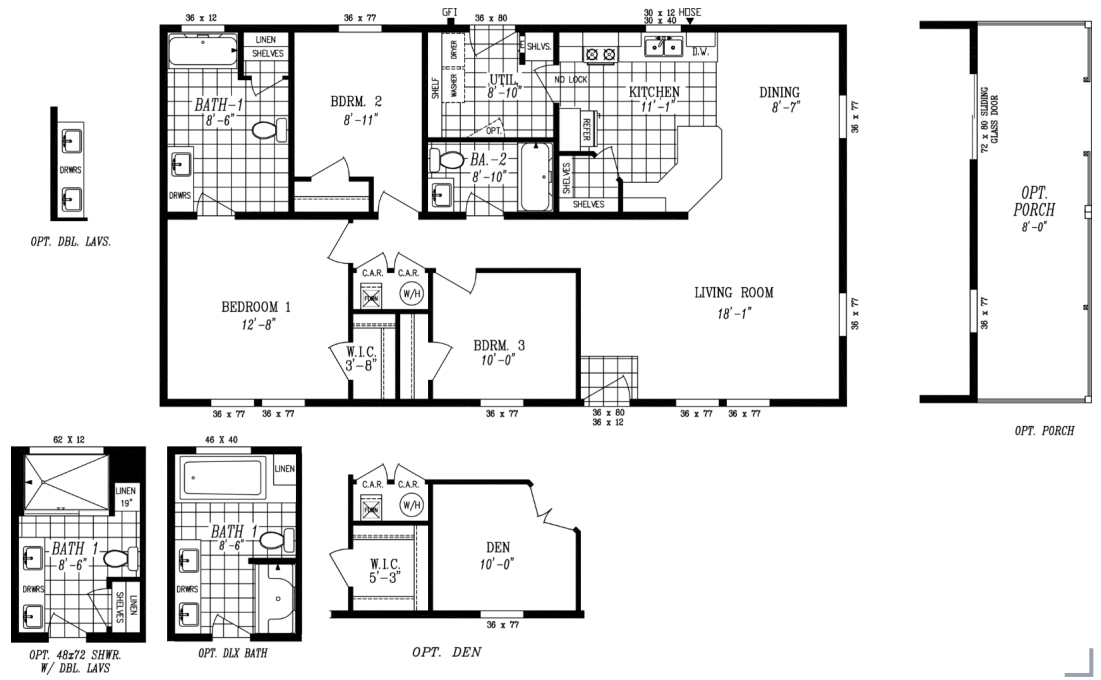

THE COLUMBIA RIVER SERIES

The Columbia River

2017

27' x 48'

DIMENSIONS

1,280 sf

LIVING SPACE

3

BEDROOMS

2

BATHROOMS

OVERVIEW

48' Double Wide with Porch Option with many customization options. Choose from 3 bathroom layouts, substitute 3rd bedroom with den and a huge master bedroom walk-in closet. Optional factory porch provides added living space.

Heritage Home Center

(425) 353-5464

or Request Firm Quote

EMAIL US

01 FLOOR PLAN

1,280 SQ FT · 27' x 48'

02 FRONT ELEVATION

FRONT SIDEWALL W/ OPT. PORCH

# The Columbia River 2017

3 Bedrooms | 2 Bathrooms | 1,280 sq ft