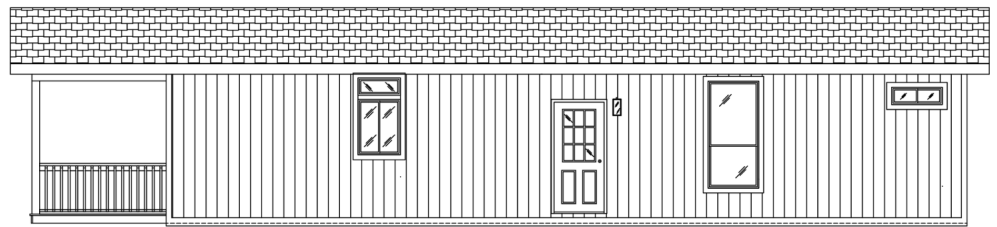

BEDROOMS

2

BATHROOMS

OVERVIEW

48' Double Wide with Porch Option with many customization options. Choose from 3 bathroom layouts, substitute 3rd bedroom with den and a huge master bedroom walk-in closet. Optional factory porch provides added living space.

Heritage Home Center

(425) 353-5464

or Request Firm Quote

EMAIL US

01 FLOOR PLAN

1,280 SQ FT · 27' x 48'

02 FRONT ELEVATION

FRONT SIDEWALL W/ OPT. PORCH

REAR SIDEWALL W/ OPT. PORCH

FRONT ENDWALL (W/OPT 8'-0" PORCH)