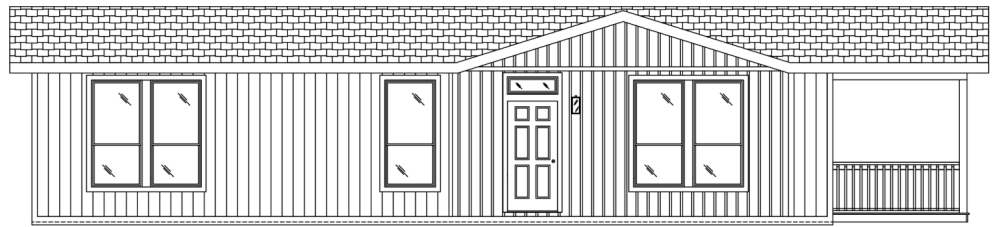

BEDROOMS

2

BATHROOMS

OVERVIEW

48' Double Wide with Porch Option with many customization options. Choose from 3 bathroom layouts, substitute 3rd bedroom with den and a huge master bedroom walk-in closet. Optional factory porch provides added living space.

Heritage Home Center

(425) 353-5464

or Request Firm Quote

EMAIL US

01 FLOOR PLAN

1,280 SQ FT · 27' x 48'

02 FRONT ELEVATION

FRONT SIDEWALL W/ OPT. PORCH

REAR SIDEWALL W/ OPT. PORCH

FRONT ENDWALL (W/OPT 8'-0" PORCH)